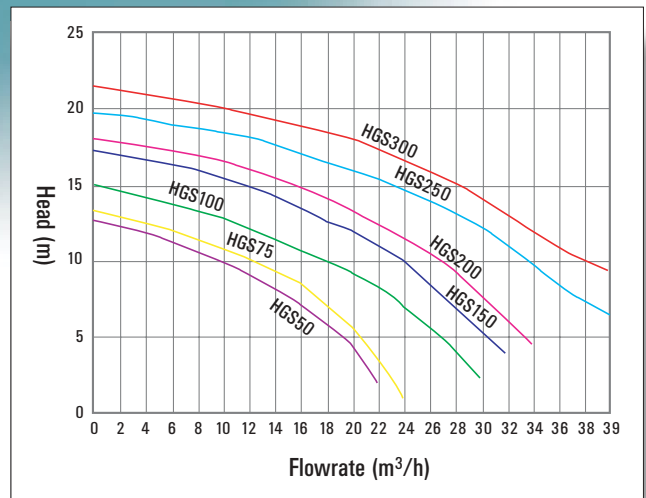

## SPECIFICATIONS

| Type   | HP   | kW   | Head in m / Hauteur en m / Altura en m                                                   |      |      |      |     |      |      |      |      |      |  |  |  |  |  |
|--------|------|------|------------------------------------------------------------------------------------------|------|------|------|-----|------|------|------|------|------|--|--|--|--|--|
|        |      |      | 4                                                                                        | 6    | 8    | 10   | 11  | 12   | 14   | 15   | 16   | 18   |  |  |  |  |  |
|        |      |      | Flowrate in m <sup>3</sup> /h / Débit en m <sup>3</sup> /h / Caudal en m <sup>3</sup> /h |      |      |      |     |      |      |      |      |      |  |  |  |  |  |
| HGS051 | 0.5  | 0.37 | 20.5                                                                                     | 18   | 14.3 | 10   | 7.7 | 3    |      |      |      |      |  |  |  |  |  |
| HGS053 | 0.5  | 0.37 | 20.5                                                                                     | 18   | 14.3 | 10   | 7.7 | 3    |      |      |      |      |  |  |  |  |  |
| HGS071 | 0.75 | 0.55 | 21.7                                                                                     | 19.5 | 17   | 13   | 10  | 6    |      |      |      |      |  |  |  |  |  |
| HGS073 | 0.75 | 0.55 | 21.7                                                                                     | 19.5 | 17   | 13   | 10  | 6    |      |      |      |      |  |  |  |  |  |
| HGS101 | 1    | 0.74 | 28                                                                                       | 25.7 | 22.5 | 18   | 15  | 13.9 | 6    | 1    |      |      |  |  |  |  |  |
| HGS103 | 1    | 0.74 | 28                                                                                       | 25.7 | 22.5 | 18   | 15  | 13.9 | 6    | 1    |      |      |  |  |  |  |  |
| HGS151 | 1.5  | 1.1  | 32                                                                                       | 29   | 26.5 | 24   | 22  | 20   | 15.5 | 12   | 8    |      |  |  |  |  |  |
| HGS153 | 1.5  | 1.1  | 32                                                                                       | 29   | 26.5 | 24   | 22  | 20   | 15.5 | 12   | 8    |      |  |  |  |  |  |
| HGS201 | 2    | 1.5  | 35                                                                                       | 32   | 30   | 27.3 | 25  | 23   | 19.5 | 16   | 12   | 1    |  |  |  |  |  |
| HGS203 | 2    | 1.5  | 35                                                                                       | 32   | 30   | 27.3 | 25  | 23   | 19.5 | 16   | 12   | 1    |  |  |  |  |  |
| HGS251 | 2.5  | 1.84 | 41                                                                                       | 40   | 37   | 33   | 32  | 31.5 | 26   | 23   | 20   | 13.5 |  |  |  |  |  |
| HGS253 | 2.5  | 1.84 | 41                                                                                       | 40   | 37   | 33   | 32  | 31.5 | 26   | 23   | 20   | 13.5 |  |  |  |  |  |
| HGS301 | 3    | 2.2  | 42                                                                                       | 41   | 40   | 38   | 36  | 31.5 | 26   | 23   | 20   | 13.5 |  |  |  |  |  |
| HGS303 | 3    | 2.2  | 42                                                                                       | 41   | 40   | 38   | 36  | 34   | 31.5 | 29.4 | 26.3 | 20   |  |  |  |  |  |