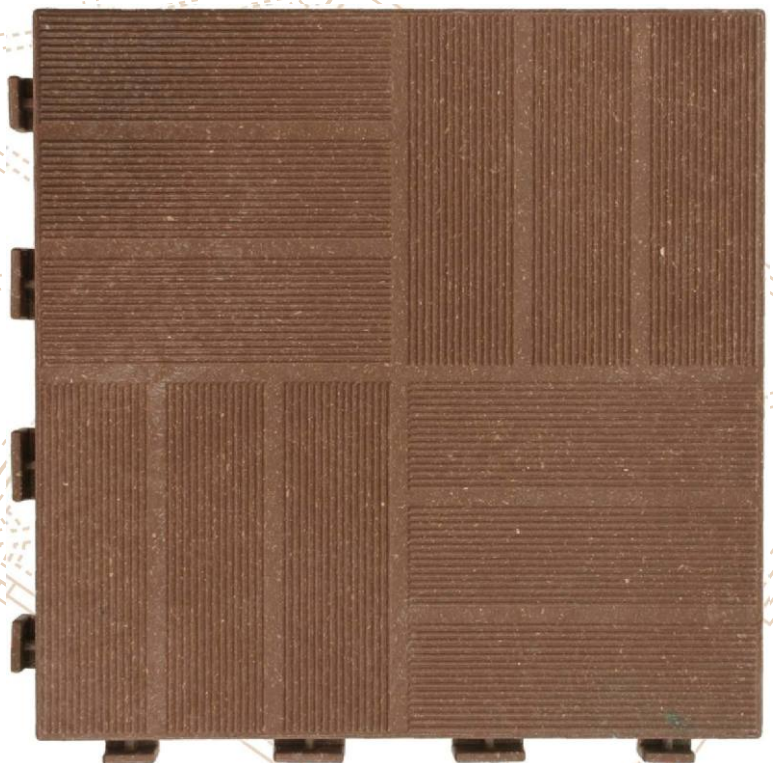

Eazy Deck

Wood & Plastic Tile

 100% Recycled
100% Recyclable
25 Year Guarantee

Eazy Deck is a tile for outdoors made out of **CHYLON**, a composite material obtained through extrusion and moulding, consisting of 55% **PLASTIC** (HDPE - high density polyethylene and PP - polypropylene) and 45% **WOOD** straws.

Eazy Deck

- * anti slip
- * does not need tools to be laid
- * durable
- * resists to chemical agents
- * does not fade under the sun
- * does not freeze
- * does not need maintenance
- * 100% recycled and 100% recyclable
- * 2 colours available
- * sloped edges available

Eazy Deck is ideal for

- Pavements
- Decking areas
- Garden paths
- Patio areas
- Balconies
- Entrances
- Swimming pool edges
- Car park area
- Covers up cracked paving stones etc
- Outside of caravan, mobile homes etc

NEW!!!

Size 40x40x4,5 cm