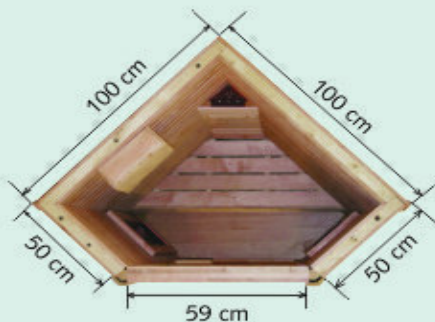

SOFT HEAT

ALDER

ASPEN

THERMOTREATED ASPEN

- 1-SEATED INFRARED SAUNA;
- VOLTAGE: 220V, POWER: 1300W;
- DIGITAL CONTROL PANEL WILL HELP YOU TO CHOOSE SUITABLE OPERATION MODE;
- SESSION STARTING FROM 20 MINUTES;
- OUR CRAFTSMAN HAVE MADE AN EFFORT FOR YOUR WELL-BEING.